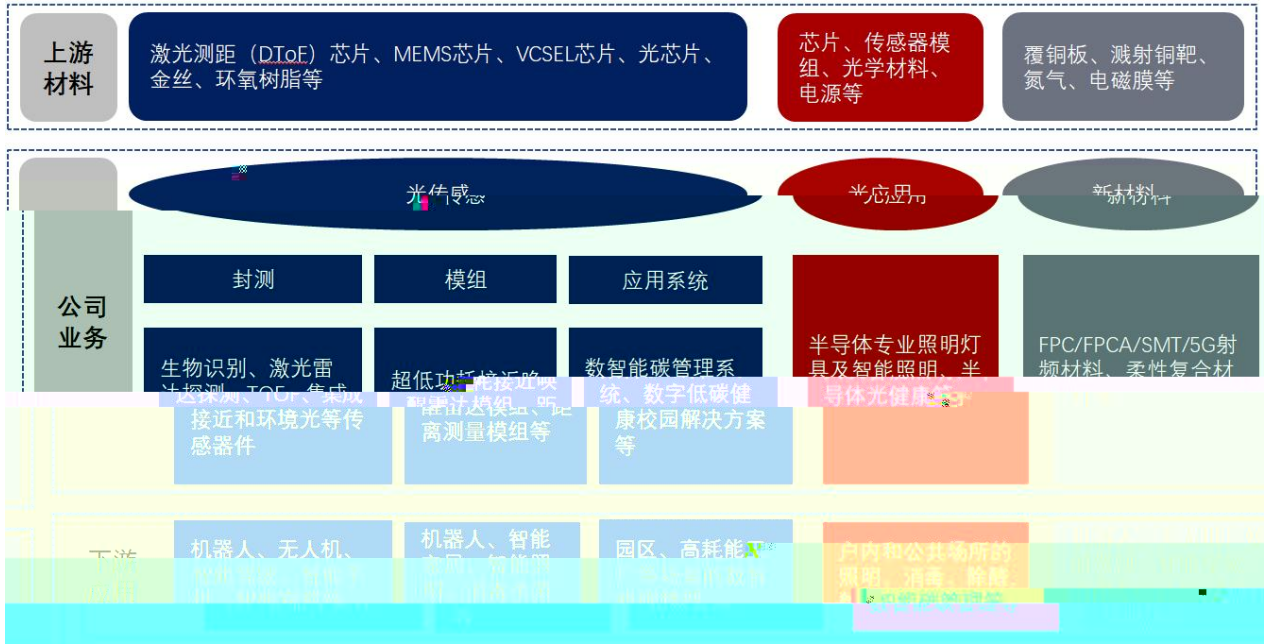

---

**GOPRO**  
LED since 1994

---

---

---

---

---

---

---

RÄ@PÖö O,' "" QÄ O~ O,' -( &öO Q 14ö  
~\*( X \*

S'

超细线路透明天线

车载透明天线

---

---

---