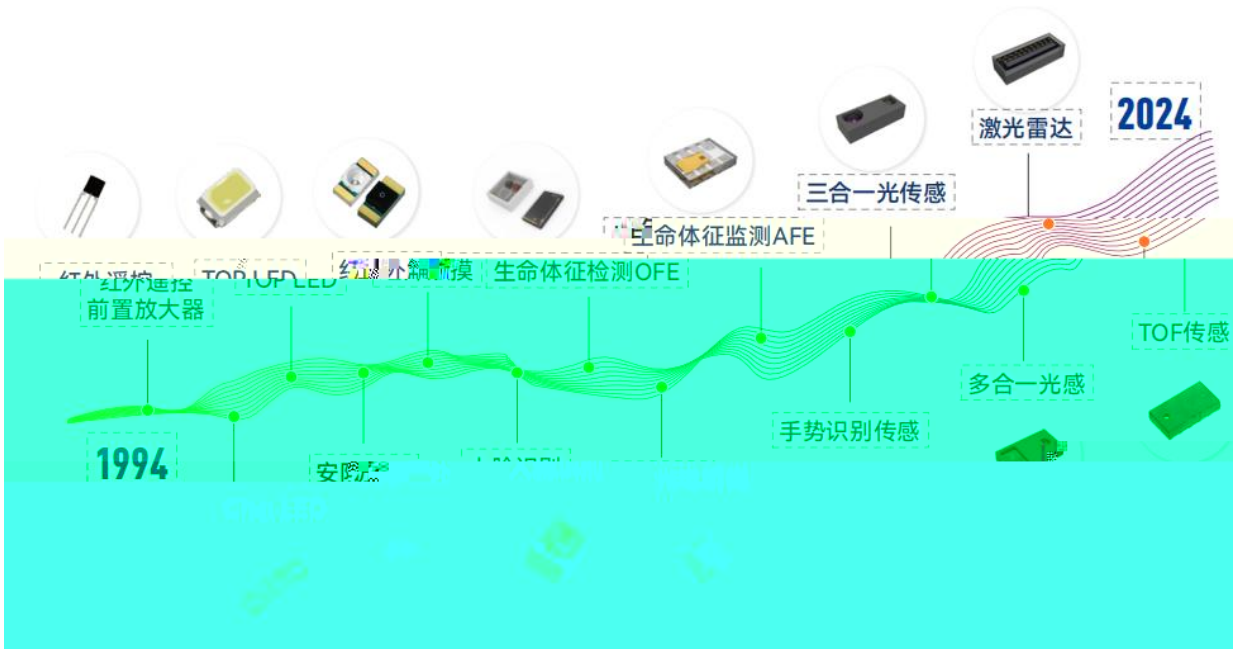

---

**GOPRO**  
LED since 1994

---

---

---

---

---

---

---

RÄ@PÖö O,' "" QÄ O~ O,' -( &öO Q 14ö  
~\*( X \*

S'

超细线路透明天线

车载透明天线

---

---

---